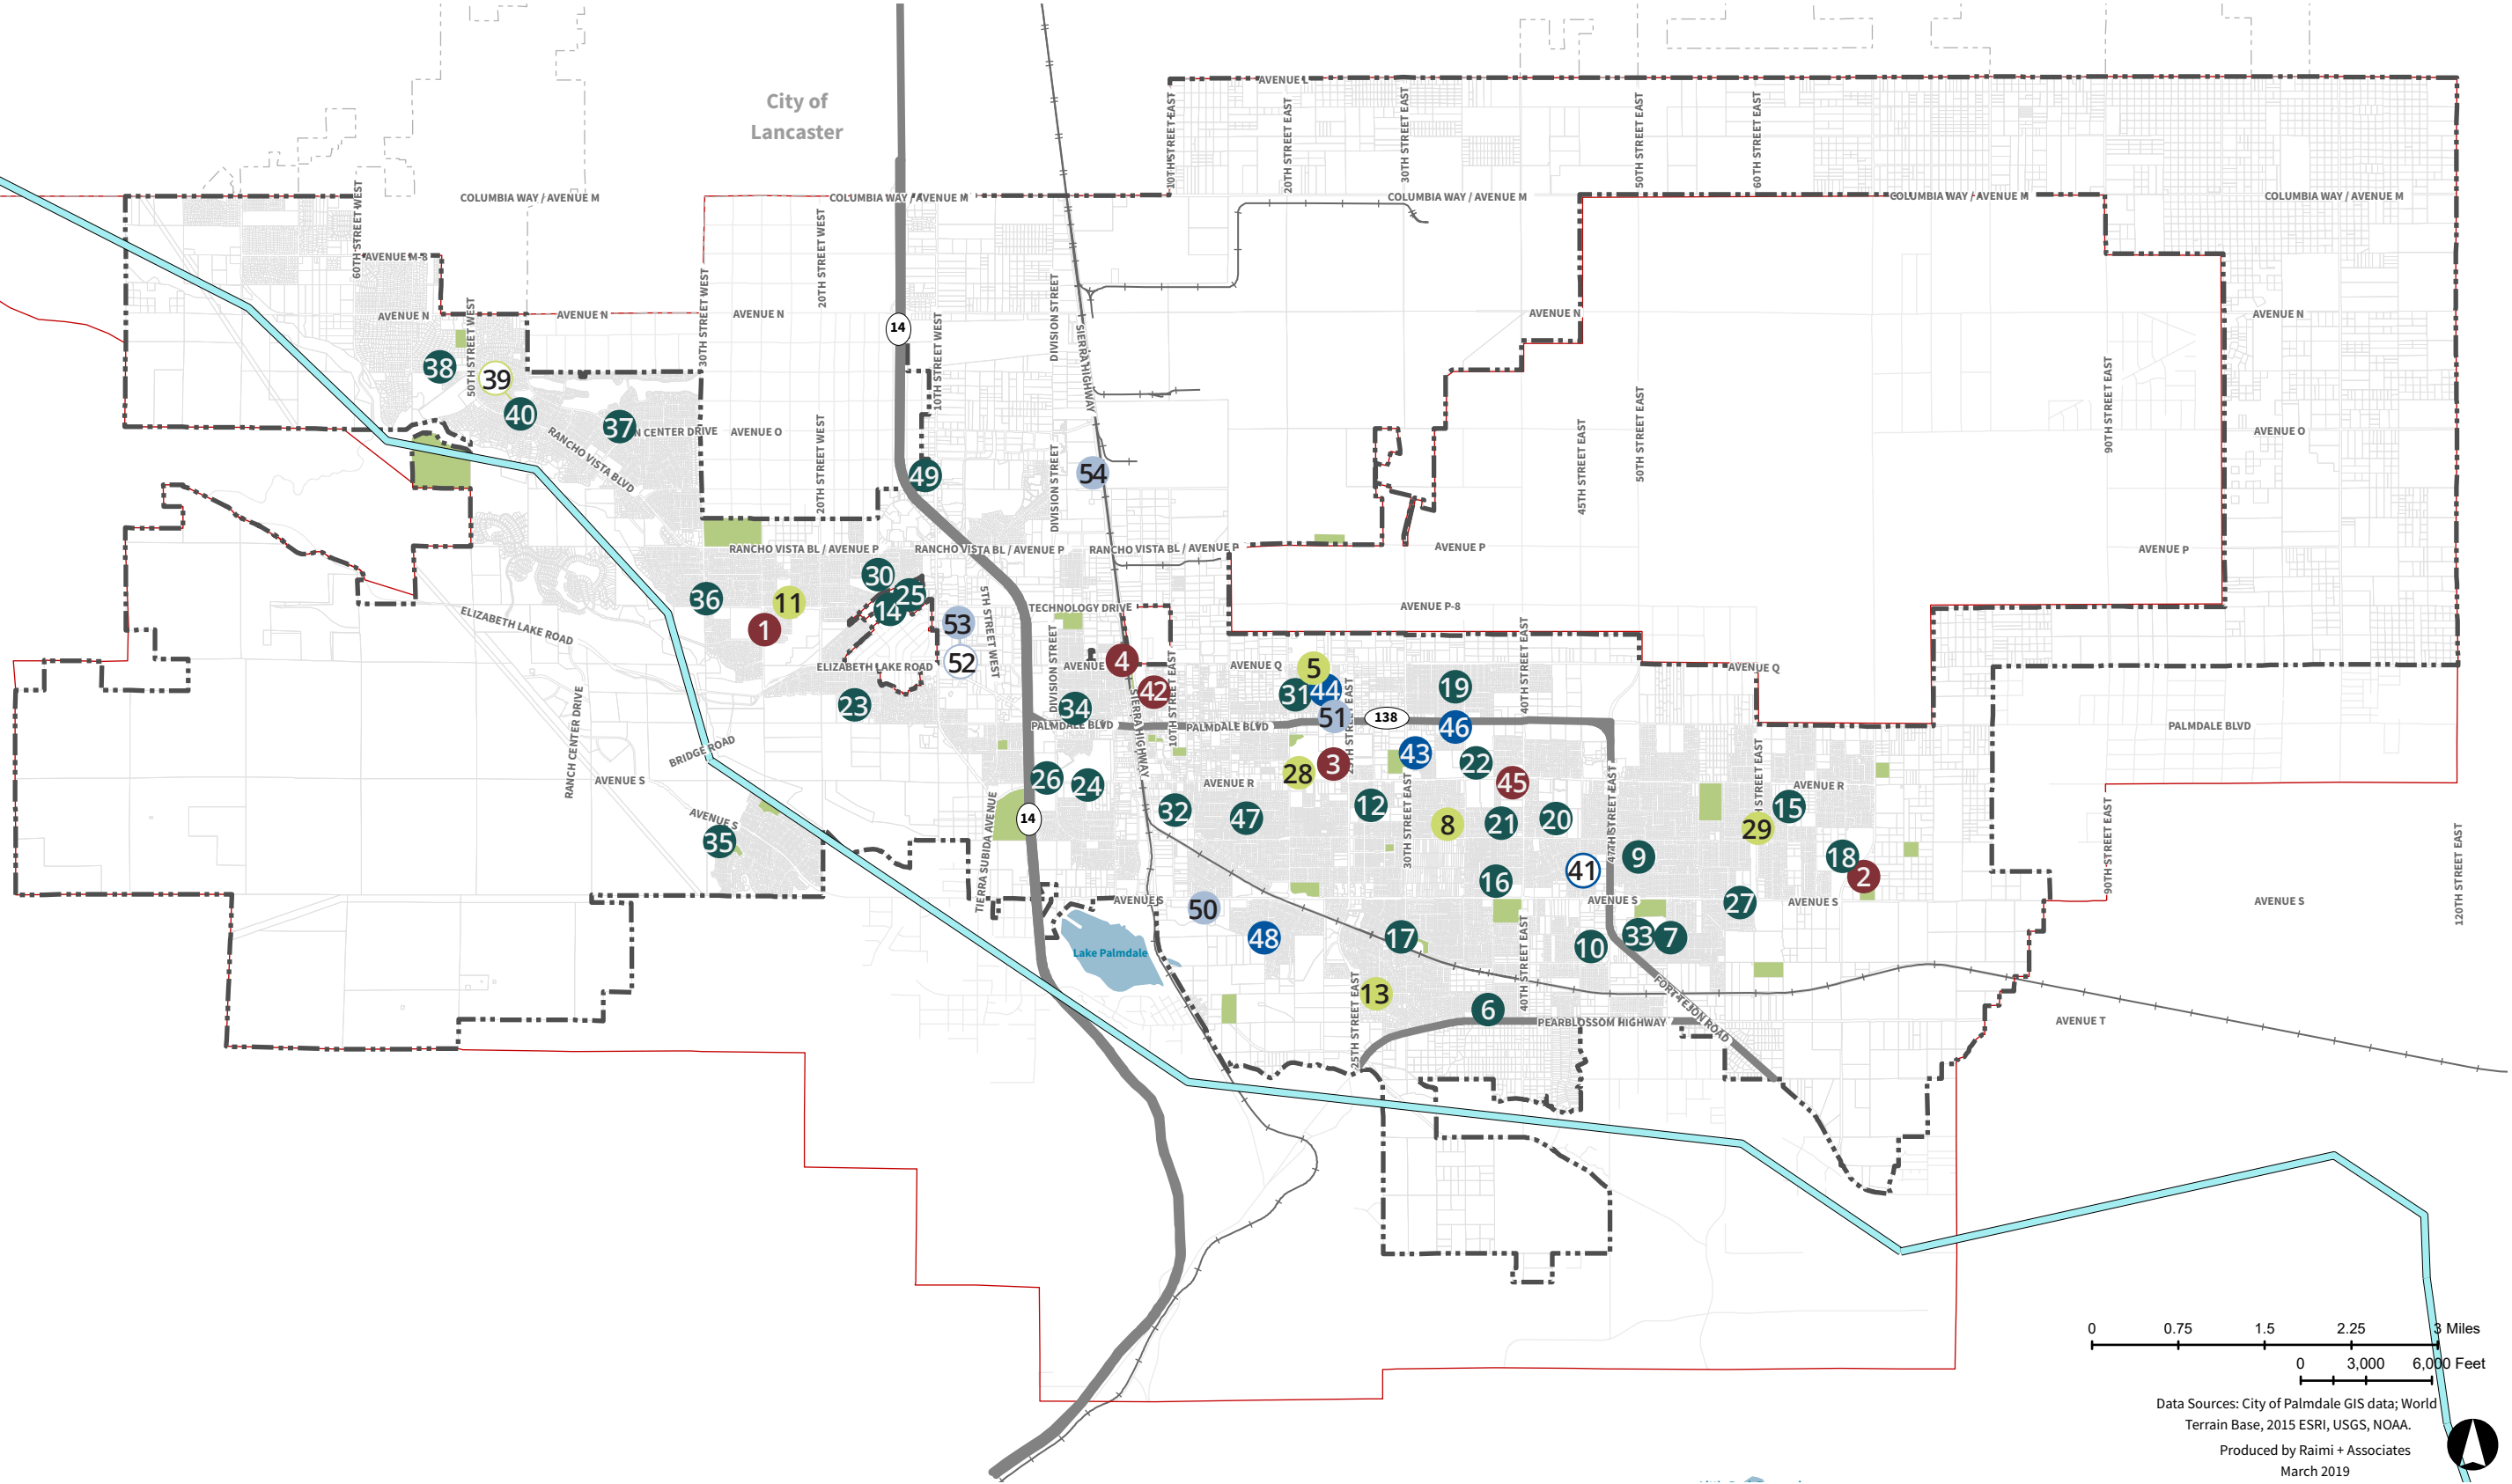

City of Lancaster

Data Sources: City of Palmdale GIS data; World Terrain Base, 2015 ESRI, USGS, NOAA.
Produced by Raimi + Associates
March 2019

Figure 12.2

Palmdale Schools and Higher Education

- City Boundary
- Sphere of Influence
- California Aqueduct
- Major Highway/Arterial
- Railroad
- Water Body
- Park
- Elementary
- K-12
- Middle School
- High School
- Higher Education

Table 12.2

Map #	Institution	Address	Grades
ANTELOPE VALLEY UNION HIGH SCHOOL DISTRICT			
1	Highland High School	39055 25th St West	9-12
2	Knight High School (William J. "Pete" Knight High School) and Academy Prep Junior High School Knight Campus	37423 70th St East	9-12
3	Palmdale High School	2137 East Avenue R	9-12
4	R. Rex Parris Alternative High School	38801 Clock Tower Plaza Dr East	9-12
5	Palmdale Prep Academy Junior High School/SOAR	2270 East Avenue Q	7-8
PALMDALE SCHOOL DISTRICT			
6	Barrel Springs Elementary	3636 Ponderosa Way	K-5
7	Buena Vista Elementary	37005 Hillcrest Dr	K-5
8	Cactus Intermediate	3243 East Ave R-8	6-8
9	Chaparral Elementary	37500 50th St East	K-5
10	Cimarron Elementary	36940 45th St East	K-5
11	David G. Millen Intermediate	39221 22nd Street West	6-8
12	Desert Rose Elementary	37730 27th St East	K-5
13	Desert Willow Intermediate	36555 Sunny Lane	6-8
14	Dos Caminos Elementary	39147 Palm Tree Way	K-5
15	Golden Poppy Elementary	37802 Rockie Lane	K-5
16	Innovations Academy of Palmdale	37230 37th Street East	K-8
17	Joshua Hills Elementary	3030 Fairfield Ave	K-5
18	Los Amigos Elementary	6640 East Ave R-8	K-5
19	Manzanita Elementary	38620 33rd St East	K-5
20	Mesquite Elementary	37622 43rd St East	K-5
21	Oak Tree Community Day	37230 37th Street East	K-8
22	Oak Tree Learning Center	38136 35th St East	K-8
23	Ocotillo Elementary	38737 Ocotillo School Drive	K-5
24	Palm Tree Elementary	326 East Avenue R	K-5
25	Palmdale Discovery Center	39174 Palm Tree Way	K-8, Special Education