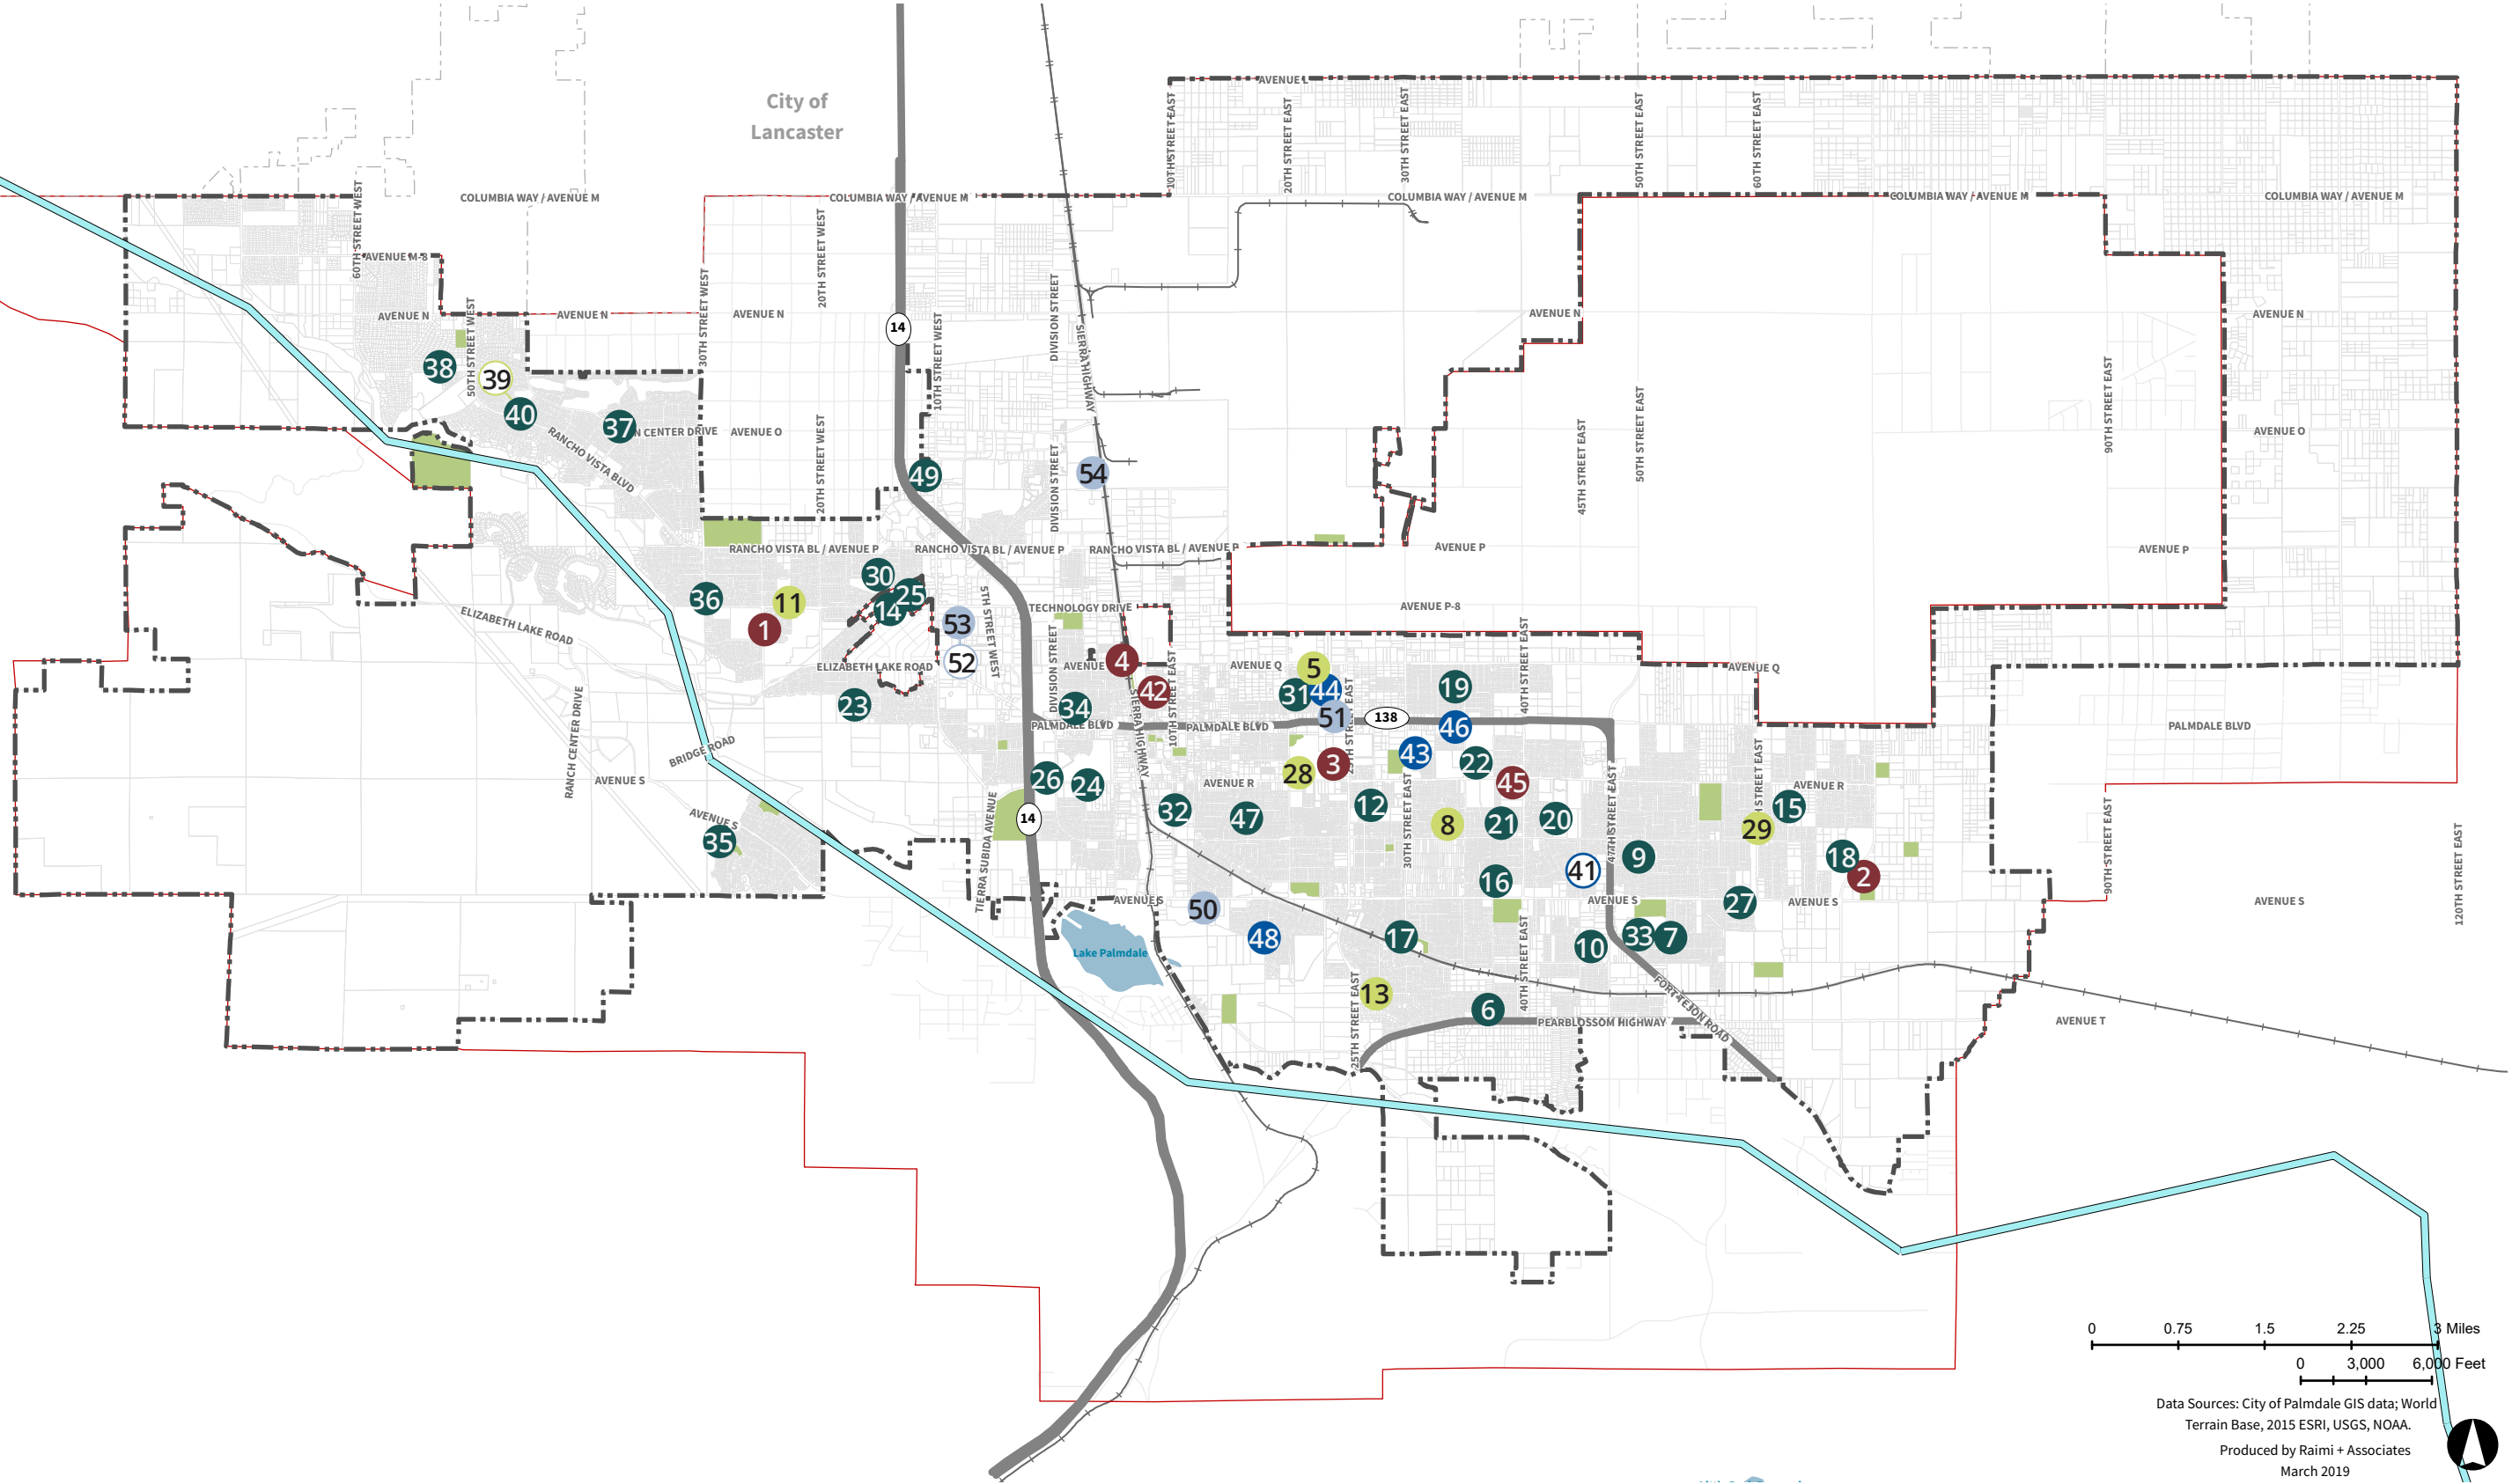

**Figure 12.1**

**Palmdale Public Facilities and Services**

- City Boundary
- Sphere of Influence
- California Aqueduct
- Major Highway/Arterial
- Railroad
- Federal
- County
- City

Data Sources: City of Palmdale GIS data; World Terrain Base, 2015 ESRI, USGS, NOAA.

Produced by Raimi + Associates  
 May 2019

**Table 12.1****Palmdale Facilities and Services**

<b>Map #</b>	<b>Facility</b>	<b>Address</b>
<b>CITY OF PALMDALE</b>		
1	Palmdale City Hall	38300 Sierra Hwy
2	Palmdale City Library	700 East Palmdale Boulevard
3	Palmdale Playhouse	38334 10th Street East
4	Palmdale Parks and Recreation	827 E. Avenue Q-9
5	Palmdale South Antelope Valley Emergency Services (SAVES)	1002 East Avenue Q-12
<b>COUNTY OF LOS ANGELES</b>		
6	Los Angeles County Animal Care Center	38550 Sierra Hwy
7	Los Angeles County Department of Children & Family Services	39959 Sierra Highway #150
8	Los Angeles County Housing Authority	2323 E Palmdale Boulevard
9	Los Angeles County Public Works	38126 Sierra Hwy
10	Palmdale GAIN Office*	1050 East Palmdale Boulevard
<b>FEDERAL</b>		
11	Antelope Valley Veterans Center	38925 Trade Center Drive
12	SSA Office of Disability Adjudication and Review	38925 Trade Center Drive

\*The GAIN (Greater Avenues for Independence) program is provided by the Department of Public Social Services, for Los Angeles County.

City of Lancaster

**Figure 12.2**  
Palmdale Schools and Higher Education

- City Boundary
- Sphere of Influence
- California Aqueduct
- Major Highway/Arterial
- Railroad
- Water Body
- Park
- Elementary
- K-12
- Middle School
- High School
- Higher Education

0 0.75 1.5 2.25 3 Miles  
0 3,000 6,000 Feet